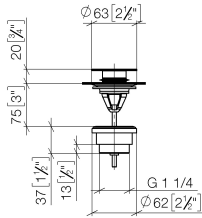

Basin Waste with push fastening 1 1/4" - Matte White

IMO

10 125 970

Fits: IMO, LULU, MADISON, MEM, TARA,
CL.1, LISSÉ, VAIA, META, CYO

	Matte White	10 125 970-10
	Chrome	10 125 970-00
	Brushed Platinum	10 125 970-06
	Platinum	10 125 970-08
	Durabrand (23kt Gold)	10 125 970-09
	Dark Chrome	10 125 970-19
	Light Gold	10 125 970-26
	Brushed Light Gold	10 125 970-27
	Brushed Durabrand (23kt Gold)	10 125 970-28
	Matte Black	10 125 970-33
	Platinum / Brushed Platinum	10 125 970-36
	Durabrand / Brushed Durabrand (23kt Gold)	10 125 970-38
	Brushed Bronze	10 125 970-42
	Brushed Champagne (22kt Gold)	10 125 970-46
	Champagne (22kt Gold)	10 125 970-47
	Brushed Chrome	10 125 970-93
	Brushed Dark Platinum	10 125 970-99

Basin Waste with push fastening 1 1/4" - Matte White

IMO

10 125 970

Only suitable for basins with an overflow.

10 125 970

mm [inches]

10 125 970

Parts for other finishes can be found here: [Chrome](#)

Spare parts list

No.	Item Number	Name	Quantity used	Delivery time
1	04 31 20 096 00-10	plug	1	60
2	09 30 30 179 90	screw	1	2
3	09 11 01 038-10	cup	1	60
4	09 14 05 061 90	seal	1	2
5	09 14 03 153 90	seal	1	2
6	09 11 10 156-10	connection	1	60