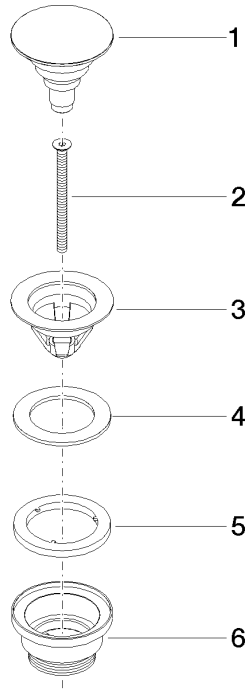

Basin Waste with push fastening 1 1/4" - Matte White

IMO

10 125 970

Fits: IMO, LULU, MADISON, MEM, TARA,
CL.1, LISSÉ, VAIA, META, CYO

	Matte White	10 125 970-10
	Chrome	10 125 970-00
	Brushed Platinum	10 125 970-06
	Platinum	10 125 970-08
	Durabrand (23kt Gold)	10 125 970-09
	Dark Chrome	10 125 970-19
	Light Gold	10 125 970-26
	Brushed Light Gold	10 125 970-27
	Brushed Durabrand (23kt Gold)	10 125 970-28
	Matte Black	10 125 970-33
	Platinum / Brushed Platinum	10 125 970-36
	Durabrand / Brushed Durabrand (23kt Gold)	10 125 970-38
	Brushed Bronze	10 125 970-42
	Brushed Champagne (22kt Gold)	10 125 970-46
	Champagne (22kt Gold)	10 125 970-47
	Brushed Chrome	10 125 970-93
	Brushed Dark Platinum	10 125 970-99

Basin Waste with push fastening 1 1/4" - Matte White

IMO

10 125 970

Only suitable for basins with an overflow.

10 125 970

mm [inches]

10 125 970

Parts for other finishes can be found here: [Chrome](#)

Spare parts list

No.	Item Number	Name	Quantity used	Delivery time
1	04 31 20 096 00-10	plug	1	60
2	09 30 30 179 90	screw	1	2
3	09 11 01 038-10	cup	1	60
4	09 14 05 061 90	seal	1	2
5	09 14 03 153 90	seal	1	2
6	09 11 10 156-10	connection	1	60